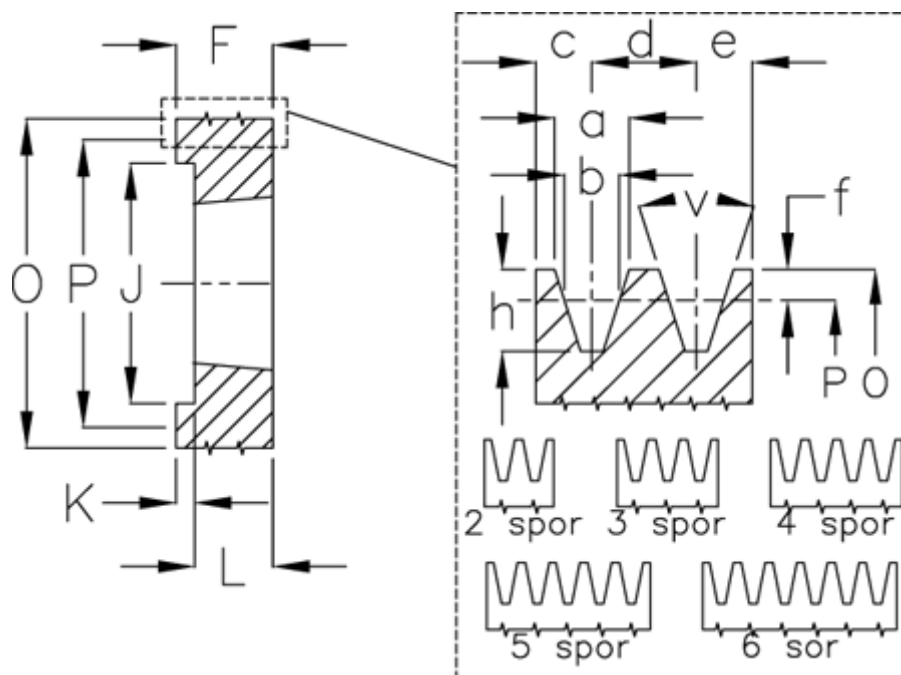

Article number: 604111010003

Description: V-belt pulley SPB 100/3 TL1610

Measures

a	= 16,3	For bush	= 1610	P	= 100
b	= 14	h	= 17,5	Type	= SPB
Bush ζ max	= 42	J	= 62.0	v	= 34 grader
c	= 12,5	K	= 38		
d	= 19	L	= 25		
e	= 12,5	m	= -		
f	= 3,5	Number of ribs	= 3		
F	= 63	O	= 107		